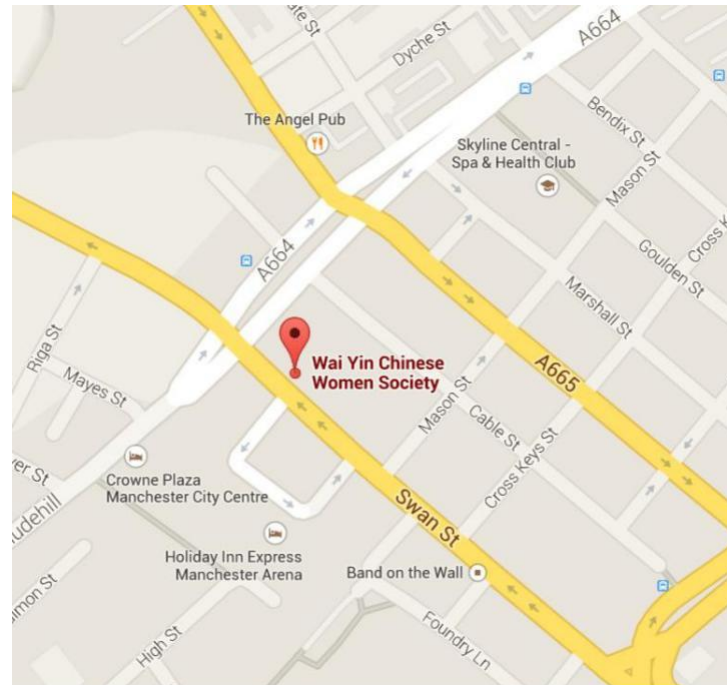

By car

Parking available off Addington St, Cable St and Thomson St.

By bus

Alight at Shudehill Bus Station and walk towards Swan Street.

Wai Yin's Headquarters is opposite Crown Plaza Hotel.

By train and tram:

Alight at Manchester Piccadilly and take Metrolink Tram heading towards Bury. Alight at Shudehill Tram Station and walk towards Swan Street.

66-68 Swan Street
Manchester
M4 5JU

Wai Yin Society

Serving the community since 1988